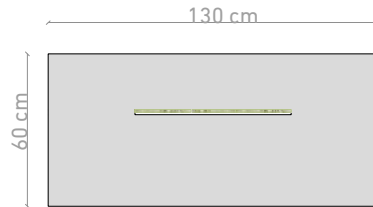

### Description

Grace is a vanity table made of color painted wood. It's composed of a round mirror, and a drawer, so you can easily use and store your makeup, and even write down your thoughts.