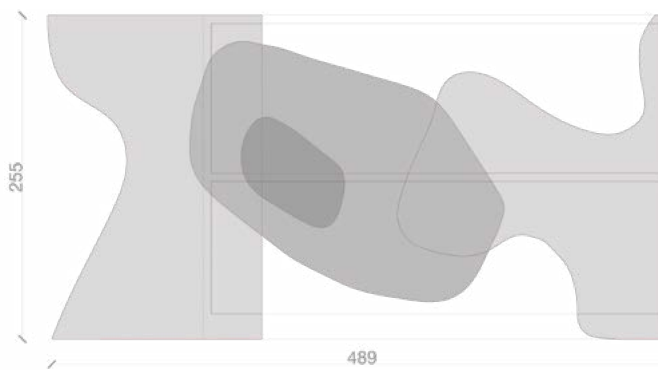

Wood Panel

Technical sheet

Description

Wood panel, custom made to gracefully separating a room and giving it a strong aesthetic.

Technical specification