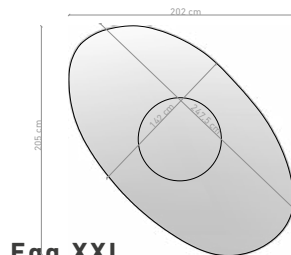

CHACHA ATALLAH

Egg MULTIPURPOSE TABLE

TECHNICAL SHEET

Description

EGG is an oval shaped multipurpose table made of wood, with a cylindrical base. It is perfect for dinner or work. EGG exists in two other dimensions : EGG XL, EGG XXL.

Technical specifications

Egg XL

Egg XXL

More information :
www.chachaatallah.com

© Chacha Atallah 2020