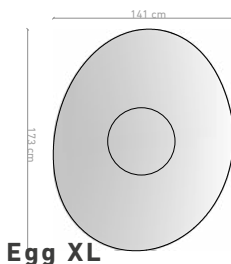

CHACHA ATALLAH

Egg MULTIPURPOSE TABLE

TECHNICAL SHEET

Description

EGG is an oval shaped multipurpose table made of wood, with a cylindrical base. It is perfect for dinner or work. EGG exists in two other dimensions : EGG XL, EGG XXL.

Technical specifications

Egg XL