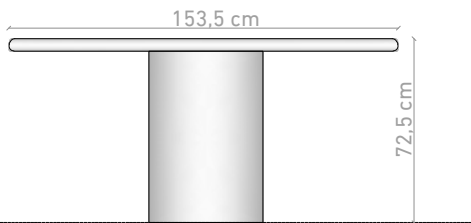

CHACHA ATALLAH

Egg MULTIPURPOSE TABLE

TECHNICAL SHEET

Description

EGG is an oval shaped multipurpose table made of wood, with a cylindrical base. It is perfect for dinner or work. EGG exists in two other dimensions : EGG XL, EGG XXL.

Technical specifications

Egg XL

Egg XXL

More information :
www.chachaatallah.com

© Chacha Atallah 2020