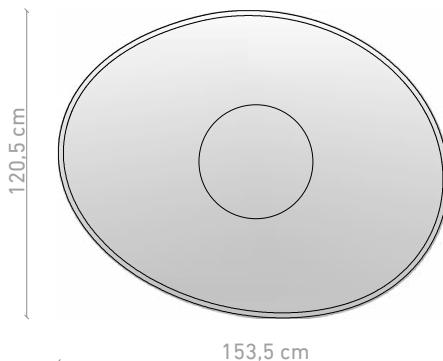

CHACHA ATALLAH

Egg MULTIPURPOSE TABLE

TECHNICAL SHEET

Description

EGG is an oval shaped multipurpose table made of wood, with a cylindrical base. It is perfect for dinner or work. EGG exists in two other dimensions : EGG XL, EGG XXL.

Technical specifications

Egg XL

Egg XXL

More information :
www.chachaatallah.com

© Chacha Atallah 2020