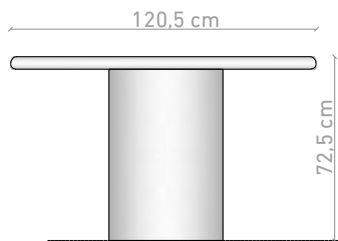

CHACHA ATALLAH

Egg MULTIPURPOSE TABLE

TECHNICAL SHEET

Description

EGG is an oval shaped multipurpose table made of wood, with a cylindrical base. It is perfect for dinner or work. EGG exists in two other dimensions : EGG XL, EGG XXL.

Technical specifications

Egg XL

Egg XXL

More information :
www.chachaatallah.com

© Chacha Atallah 2020