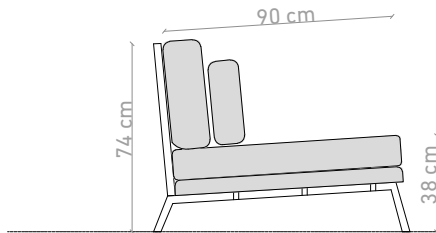

and a contemporary line. It can comfortably accommodate two people. Its base is made of lacquered metal with a fabric-covered seat support.

Technical specifications

More information :
www.chachaatallah.com