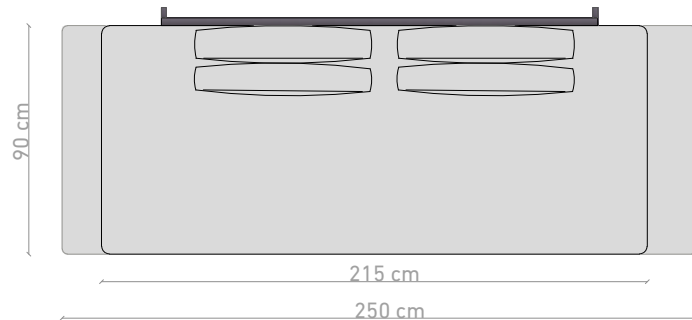

CHACHA ATALLAH

Daphné SOFA

TECHNICAL SHEET

Description

Daphné is a sofa that draws its inspiration from the spirit of the 50's. Its large seat and narrower back, as well as its flared legs give it a unique look

and a contemporary line. It can comfortably accommodate two people. Its base is made of lacquered metal with a fabric-covered seat support.

Technical specifications

More information :
www.chachaatallah.com