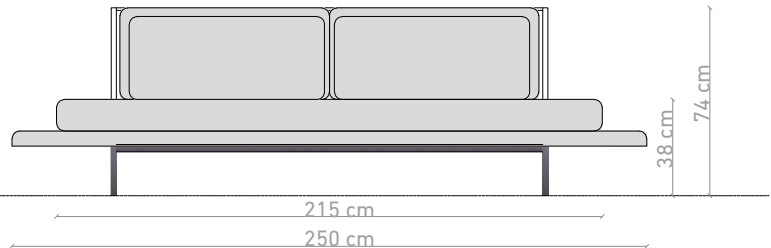

CHACHA ATALLAH

Daphné SOFA

TECHNICAL SHEET

Description

Daphné is a sofa that draws its inspiration from the spirit of the 50's. Its large seat and narrower back, as well as its flared legs give it a unique look

and a contemporary line. It can comfortably accommodate two people. Its base is made of lacquered metal with a fabric-covered seat support.

Technical specifications

More information :
www.chachaatallah.com