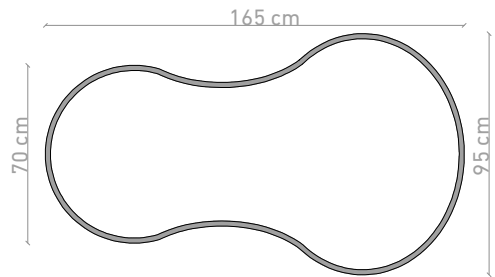

### Description

Bean is a coffee table made of wood. The shape of its top, which suggests a bean, makes it easy to place in your home.